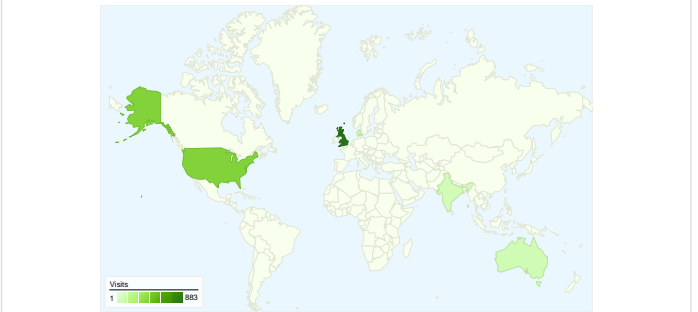

Site Usage

2,078 Visits **73.77% Bounce Rate**

3,264 Pageviews **00:01:28 Avg. Time on Site**

1.57 Pages/Visit **71.51% % New Visits**

Visitors Overview

Map Overlay

Traffic Sources Overview

Content Overview

1,540 people visited this site

 **2,078 Visits**

 **1,540 Absolute Unique Visitors**

 **3,264 Pageviews**

 **1.57 Average Pageviews**

 **00:01:28 Time on Site**

 **73.77% Bounce Rate**

 **71.51% New Visits**

All traffic sources sent a total of 2,078 visits

■ Search Engines	862.00 (41.48%)
■ Referring Sites	763.00 (36.72%)
■ Direct Traffic	279.00 (13.43%)
■ Other	174 (8.37%)

Top Traffic Sources

Sources	Visits	% visits
google (organic)	775	37.30%
(direct) ((none))	279	13.43%
ukcle.ac.uk (referral)	203	9.77%
feedburner (feed)	115	5.53%
googleblog.blogspot.com	74	3.56%

Site Usage

Country/Territory	Visits	Pages/Visit	Avg. Time on Site	% New Visits	Bounce Rate
United Kingdom	883	1.73	00:01:41	65.46%	70.67%
United States	419	1.38	00:01:29	86.40%	79.71%
Denmark	92	1.53	00:01:59	9.78%	71.74%
Australia	85	1.60	00:01:10	67.06%	78.82%
India	78	1.35	00:00:54	83.33%	82.05%
Canada	59	1.39	00:00:31	93.22%	79.66%
Ireland	49	1.92	00:00:53	57.14%	65.31%
Brazil	33	1.61	00:00:07	12.12%	51.52%
Netherlands	31	1.35	00:00:28	87.10%	74.19%
Pakistan	25	1.40	00:01:39	72.00%	60.00%