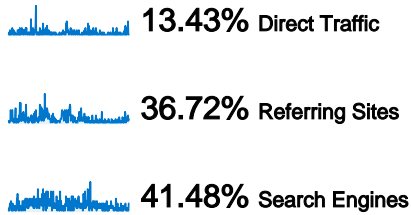

■ Search Engines	862.00 (41.48%)
■ Referring Sites	763.00 (36.72%)
■ Direct Traffic	279.00 (13.43%)
■ Other	174 (8.37%)

Top Traffic Sources

Sources	Visits	% visits
google (organic)	775	37.30%
(direct) ((none))	279	13.43%
ukcle.ac.uk (referral)	203	9.77%
feedburner (feed)	115	5.53%
googleblog.blogspot.com	74	3.56%

Keywords	Visits	% visits
hype cycle for education, 2009	17	1.97%
digital directions	16	1.86%
hype cycle for education	15	1.74%
ardcalloch	14	1.62%
ukcle	12	1.39%