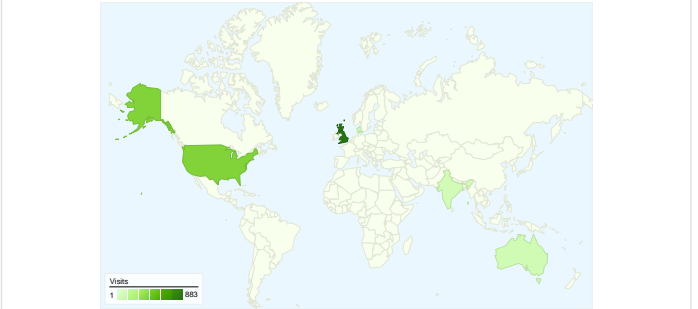

Site Usage

2,078 Visits **73.77% Bounce Rate**

3,264 Pageviews **00:01:28 Avg. Time on Site**

1.57 Pages/Visit **71.51% % New Visits**

Visitors Overview

Map Overlay

Traffic Sources Overview

Content Overview

1,540 people visited this site

 **2,078 Visits**

 **1,540 Absolute Unique Visitors**

 **3,264 Pageviews**

 **1.57 Average Pageviews**

 **00:01:28 Time on Site**

 **73.77% Bounce Rate**

 **71.51% New Visits**

All traffic sources sent a total of 2,078 visits

Search Engines	862.00 (41.48%)
Referring Sites	763.00 (36.72%)
Direct Traffic	279.00 (13.43%)
Other	174 (8.37%)

Top Traffic Sources

Sources	Visits	% visits
google (organic)	775	37.30%
(direct) ((none))	279	13.43%
ukcle.ac.uk (referral)	203	9.77%
feedburner (feed)	115	5.53%
googleblog.blogspot.com	74	3.56%

Site Usage

Country/Territory	Visits	Pages/Visit	Avg. Time on Site	% New Visits	Bounce Rate
United Kingdom	883	1.73	00:01:41	65.46%	70.67%
United States	419	1.38	00:01:29	86.40%	79.71%
Denmark	92	1.53	00:01:59	9.78%	71.74%
Australia	85	1.60	00:01:10	67.06%	78.82%
India	78	1.35	00:00:54	83.33%	82.05%
Canada	59	1.39	00:00:31	93.22%	79.66%
Ireland	49	1.92	00:00:53	57.14%	65.31%
Brazil	33	1.61	00:00:07	12.12%	51.52%
Netherlands	31	1.35	00:00:28	87.10%	74.19%
Pakistan	25	1.40	00:01:39	72.00%	60.00%