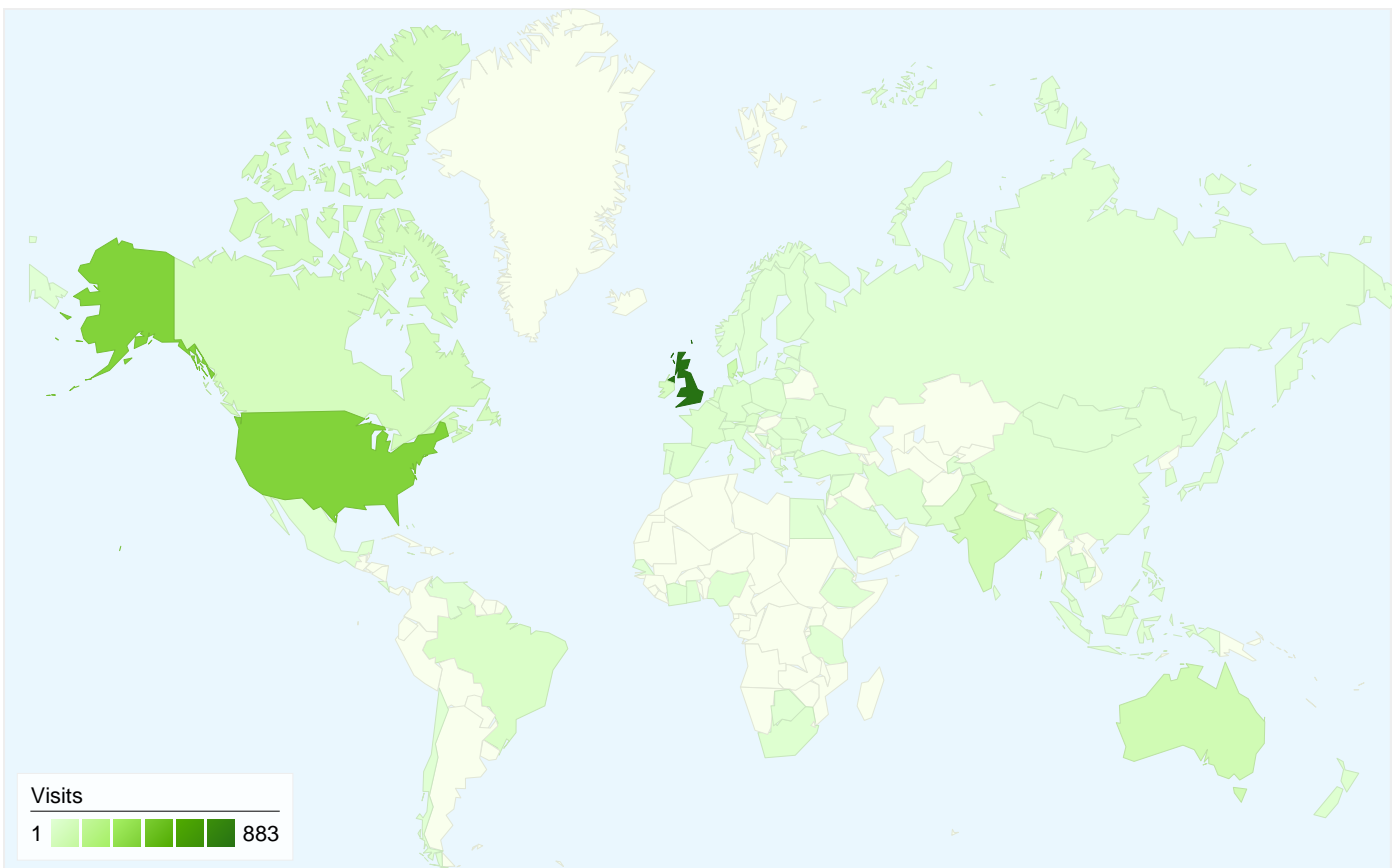

1,540 people visited this site

 **2,078 Visits**

 **1,540 Absolute Unique Visitors**

 **3,264 Pageviews**

 **1.57 Average Pageviews**

 **00:01:28 Time on Site**

 **73.77% Bounce Rate**

 **71.51% New Visits**

All traffic sources sent a total of 2,078 visits

Search Engines	862.00 (41.48%)
Referring Sites	763.00 (36.72%)
Direct Traffic	279.00 (13.43%)
Other	174 (8.37%)

Top Traffic Sources

Sources	Visits	% visits
google (organic)	775	37.30%
(direct) ((none))	279	13.43%
ukcle.ac.uk (referral)	203	9.77%
feedburner (feed)	115	5.53%
googleblog.blogspot.com	74	3.56%

Keywords	Visits	% visits
hype cycle for education, 2009	17	1.97%
digital directions	16	1.86%
hype cycle for education	15	1.74%
ardcalloch	14	1.62%
ukcle	12	1.39%

2,078 visits came from 80 countries/territories

Site Usage

Country/Territory	Visits	Pages/Visit	Avg. Time on Site	% New Visits	Bounce Rate
United Kingdom	883	1.73	00:01:41	65.46%	70.67%
United States	419	1.38	00:01:29	86.40%	79.71%
Denmark	92	1.53	00:01:59	9.78%	71.74%
Australia	85	1.60	00:01:10	67.06%	78.82%
India	78	1.35	00:00:54	83.33%	82.05%
Canada	59	1.39	00:00:31	93.22%	79.66%
Ireland	49	1.92	00:00:53	57.14%	65.31%
Brazil	33	1.61	00:00:07	12.12%	51.52%
Netherlands	31	1.35	00:00:28	87.10%	74.19%
Pakistan	25	1.40	00:01:39	72.00%	60.00%