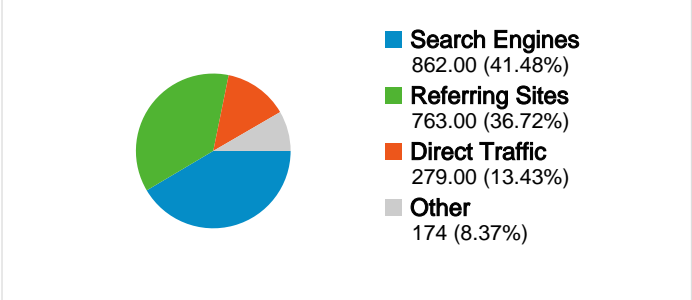

Site Usage

2,078 Visits **73.77% Bounce Rate**

3,264 Pageviews **00:01:28 Avg. Time on Site**

1.57 Pages/Visit **71.51% % New Visits**

Visitors Overview

Map Overlay

Traffic Sources Overview

Content Overview

1,540 people visited this site

 **2,078 Visits**

 **1,540 Absolute Unique Visitors**

 **3,264 Pageviews**

 **1.57 Average Pageviews**

 **00:01:28 Time on Site**

 **73.77% Bounce Rate**

 **71.51% New Visits**

All traffic sources sent a total of 2,078 visits

■ Search Engines	862.00 (41.48%)
■ Referring Sites	763.00 (36.72%)
■ Direct Traffic	279.00 (13.43%)
■ Other	174 (8.37%)

Top Traffic Sources

Sources	Visits	% visits
google (organic)	775	37.30%
(direct) ((none))	279	13.43%
ukcle.ac.uk (referral)	203	9.77%
feedburner (feed)	115	5.53%
googleblog.blogspot.com	74	3.56%

Site Usage

Country/Territory	Visits	Pages/Visit	Avg. Time on Site	% New Visits	Bounce Rate
United Kingdom	883	1.73	00:01:41	65.46%	70.67%
United States	419	1.38	00:01:29	86.40%	79.71%
Denmark	92	1.53	00:01:59	9.78%	71.74%
Australia	85	1.60	00:01:10	67.06%	78.82%
India	78	1.35	00:00:54	83.33%	82.05%
Canada	59	1.39	00:00:31	93.22%	79.66%
Ireland	49	1.92	00:00:53	57.14%	65.31%
Brazil	33	1.61	00:00:07	12.12%	51.52%
Netherlands	31	1.35	00:00:28	87.10%	74.19%
Pakistan	25	1.40	00:01:39	72.00%	60.00%