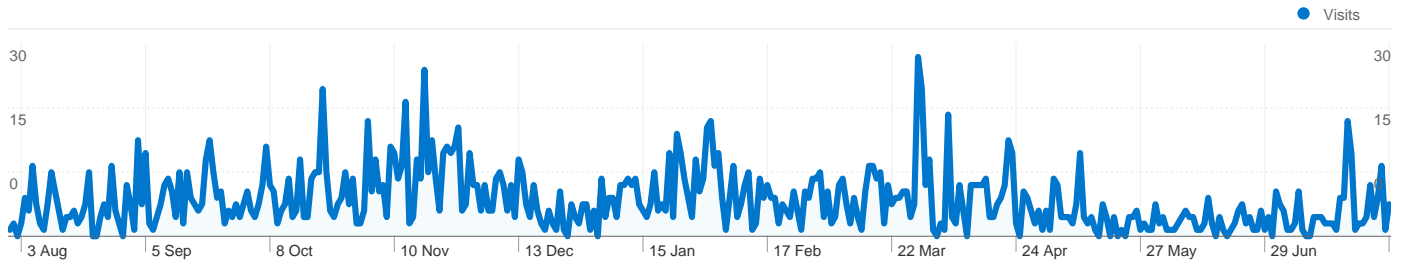

All traffic sources sent a total of 2,078 visits