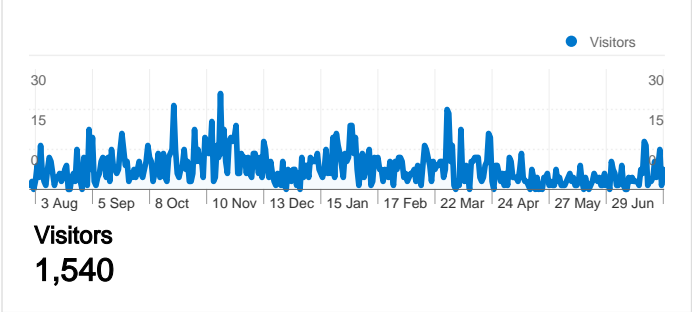

Site Usage

2,078 Visits **73.77% Bounce Rate**

3,264 Pageviews **00:01:28 Avg. Time on Site**

1.57 Pages/Visit **71.51% % New Visits**

Visitors Overview

Map Overlay

Traffic Sources Overview

Content Overview

1,540 people visited this site

 **2,078 Visits**

 **1,540 Absolute Unique Visitors**

 **3,264 Pageviews**

 **1.57 Average Pageviews**

 **00:01:28 Time on Site**

 **73.77% Bounce Rate**

 **71.51% New Visits**

All traffic sources sent a total of 2,078 visits

■ Search Engines	862.00 (41.48%)
■ Referring Sites	763.00 (36.72%)
■ Direct Traffic	279.00 (13.43%)
■ Other	174 (8.37%)

Top Traffic Sources

Sources	Visits	% visits
google (organic)	775	37.30%
(direct) ((none))	279	13.43%
ukcle.ac.uk (referral)	203	9.77%
feedburner (feed)	115	5.53%
googleblog.blogspot.com	74	3.56%

Site Usage

Country/Territory	Visits	Pages/Visit	Avg. Time on Site	% New Visits	Bounce Rate
United Kingdom	883	1.73	00:01:41	65.46%	70.67%
United States	419	1.38	00:01:29	86.40%	79.71%
Denmark	92	1.53	00:01:59	9.78%	71.74%
Australia	85	1.60	00:01:10	67.06%	78.82%
India	78	1.35	00:00:54	83.33%	82.05%
Canada	59	1.39	00:00:31	93.22%	79.66%
Ireland	49	1.92	00:00:53	57.14%	65.31%
Brazil	33	1.61	00:00:07	12.12%	51.52%
Netherlands	31	1.35	00:00:28	87.10%	74.19%
Pakistan	25	1.40	00:01:39	72.00%	60.00%