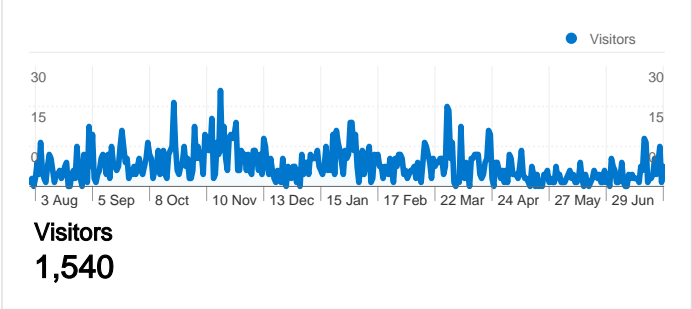

Site Usage

2,078 Visits **73.77% Bounce Rate**

3,264 Pageviews **00:01:28 Avg. Time on Site**

1.57 Pages/Visit **71.51% % New Visits**

Visitors Overview

Map Overlay

Traffic Sources Overview

Content Overview

1,540 people visited this site

 **2,078 Visits**

 **1,540 Absolute Unique Visitors**

 **3,264 Pageviews**

 **1.57 Average Pageviews**

 **00:01:28 Time on Site**

 **73.77% Bounce Rate**

 **71.51% New Visits**

All traffic sources sent a total of 2,078 visits

Search Engines	862.00 (41.48%)
Referring Sites	763.00 (36.72%)
Direct Traffic	279.00 (13.43%)
Other	174 (8.37%)

Top Traffic Sources

Sources	Visits	% visits
google (organic)	775	37.30%
(direct) ((none))	279	13.43%
ukcle.ac.uk (referral)	203	9.77%
feedburner (feed)	115	5.53%
googleblog.blogspot.com	74	3.56%

Site Usage

Country/Territory	Visits	Pages/Visit	Avg. Time on Site	% New Visits	Bounce Rate
United Kingdom	883	1.73	00:01:41	65.46%	70.67%
United States	419	1.38	00:01:29	86.40%	79.71%
Denmark	92	1.53	00:01:59	9.78%	71.74%
Australia	85	1.60	00:01:10	67.06%	78.82%
India	78	1.35	00:00:54	83.33%	82.05%
Canada	59	1.39	00:00:31	93.22%	79.66%
Ireland	49	1.92	00:00:53	57.14%	65.31%
Brazil	33	1.61	00:00:07	12.12%	51.52%
Netherlands	31	1.35	00:00:28	87.10%	74.19%
Pakistan	25	1.40	00:01:39	72.00%	60.00%