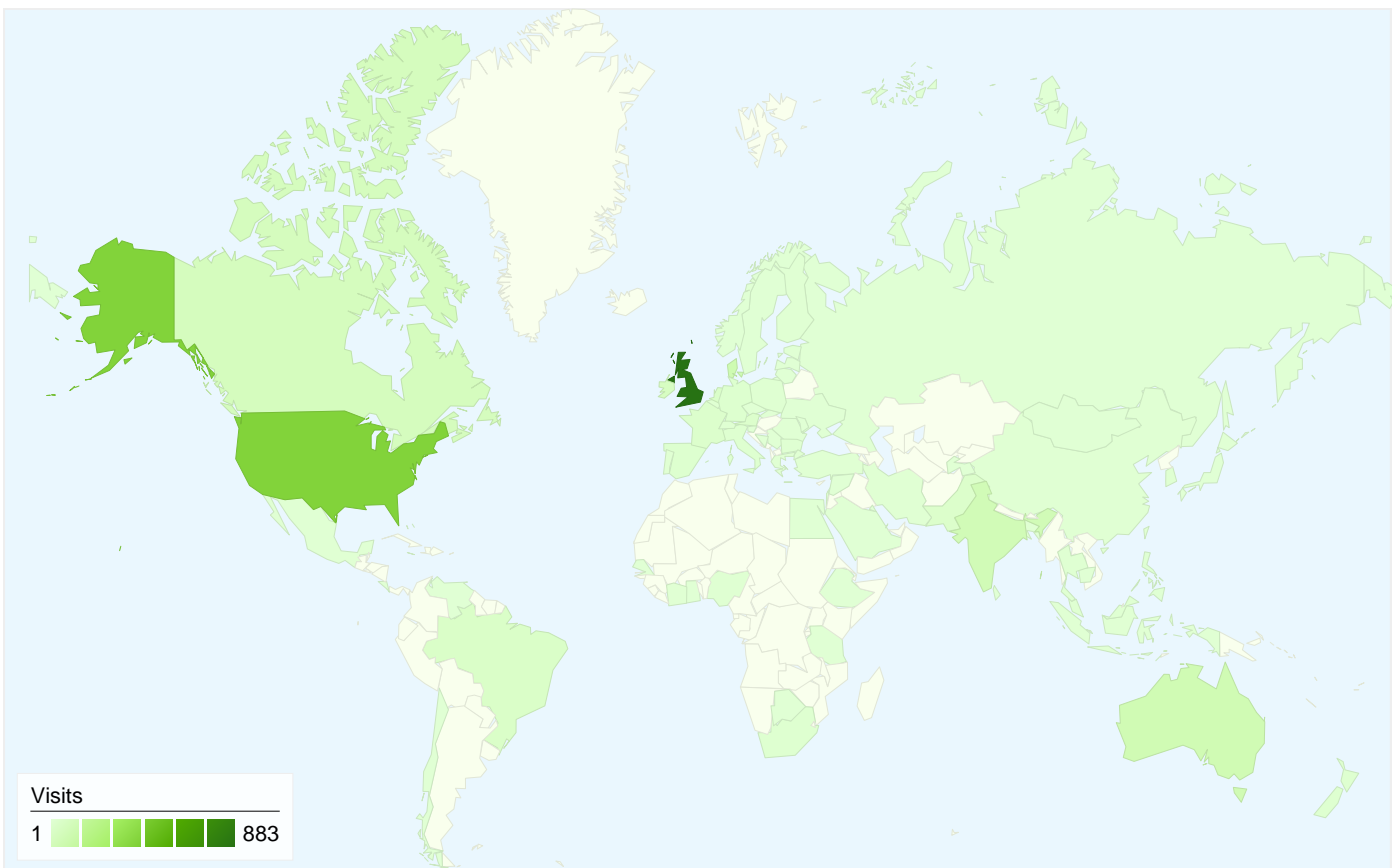

1,540 people visited this site

 **2,078 Visits**

 **1,540 Absolute Unique Visitors**

 **3,264 Pageviews**

 **1.57 Average Pageviews**

 **00:01:28 Time on Site**

 **73.77% Bounce Rate**

 **71.51% New Visits**

All traffic sources sent a total of 2,078 visits

■ Search Engines	862.00 (41.48%)
■ Referring Sites	763.00 (36.72%)
■ Direct Traffic	279.00 (13.43%)
■ Other	174 (8.37%)

Top Traffic Sources

Sources	Visits	% visits
google (organic)	775	37.30%
(direct) ((none))	279	13.43%
ukcle.ac.uk (referral)	203	9.77%
feedburner (feed)	115	5.53%
googleblog.blogspot.com	74	3.56%

Keywords	Visits	% visits
hype cycle for education, 2009	17	1.97%
digital directions	16	1.86%
hype cycle for education	15	1.74%
ardcalloch	14	1.62%
ukcle	12	1.39%

2,078 visits came from 80 countries/territories

Site Usage

Country/Territory	Visits	Pages/Visit	Avg. Time on Site	% New Visits	Bounce Rate
United Kingdom	883	1.73	00:01:41	65.46%	70.67%
United States	419	1.38	00:01:29	86.40%	79.71%
Denmark	92	1.53	00:01:59	9.78%	71.74%
Australia	85	1.60	00:01:10	67.06%	78.82%
India	78	1.35	00:00:54	83.33%	82.05%
Canada	59	1.39	00:00:31	93.22%	79.66%
Ireland	49	1.92	00:00:53	57.14%	65.31%
Brazil	33	1.61	00:00:07	12.12%	51.52%
Netherlands	31	1.35	00:00:28	87.10%	74.19%
Pakistan	25	1.40	00:01:39	72.00%	60.00%