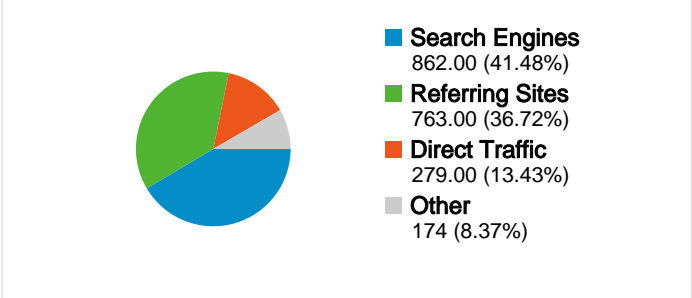

Site Usage

2,078 Visits **73.77% Bounce Rate**

3,264 Pageviews **00:01:28 Avg. Time on Site**

1.57 Pages/Visit **71.51% % New Visits**

Visitors Overview

Map Overlay

Traffic Sources Overview

Content Overview

1,540 people visited this site

 **2,078 Visits**

 **1,540 Absolute Unique Visitors**

 **3,264 Pageviews**

 **1.57 Average Pageviews**

 **00:01:28 Time on Site**

 **73.77% Bounce Rate**

 **71.51% New Visits**

All traffic sources sent a total of 2,078 visits

Search Engines	862.00 (41.48%)
Referring Sites	763.00 (36.72%)
Direct Traffic	279.00 (13.43%)
Other	174 (8.37%)

Top Traffic Sources

Sources	Visits	% visits
google (organic)	775	37.30%
(direct) ((none))	279	13.43%
ukcle.ac.uk (referral)	203	9.77%
feedburner (feed)	115	5.53%
googleblog.blogspot.com	74	3.56%

Site Usage

Country/Territory	Visits	Pages/Visit	Avg. Time on Site	% New Visits	Bounce Rate
United Kingdom	883	1.73	00:01:41	65.46%	70.67%
United States	419	1.38	00:01:29	86.40%	79.71%
Denmark	92	1.53	00:01:59	9.78%	71.74%
Australia	85	1.60	00:01:10	67.06%	78.82%
India	78	1.35	00:00:54	83.33%	82.05%
Canada	59	1.39	00:00:31	93.22%	79.66%
Ireland	49	1.92	00:00:53	57.14%	65.31%
Brazil	33	1.61	00:00:07	12.12%	51.52%
Netherlands	31	1.35	00:00:28	87.10%	74.19%
Pakistan	25	1.40	00:01:39	72.00%	60.00%