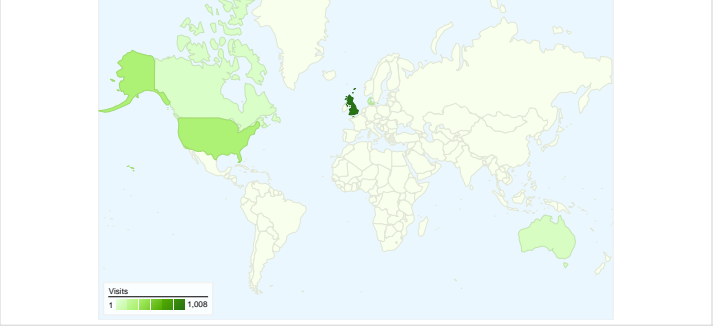

Site Usage

Visitors Overview

Map Overlay world

Traffic Sources Overview

Content Overview

Pages	Pageviews	% Pageviews
/	531	16.76%
/digital_directions/	164	5.18%
/digital_directions/2009/04/bilet	90	2.84%
/digital_directions/2008/11/what	76	2.40%
/digital_directions/2008/04/ukcl	76	2.40%

1,446 people visited this site

 **1,881** Visits

 **1,446** Absolute Unique Visitors

 **3,169** Pageviews

 **1.68** Average Pageviews

 **00:01:32** Time on Site

 **72.30%** Bounce Rate

 **75.23%** New Visits

All traffic sources sent a total of 1,881 visits

- Referring Sites**
830.00 (44.13%)
- Search Engines**
746.00 (39.66%)
- Direct Traffic**
305.00 (16.21%)

Top Traffic Sources

Sources	Visits	% visits	Keywords	Visits	% visits
google (organic)	690	36.68%	bileta winchester	11	1.47%
ukcle.ac.uk (referral)	382	20.31%	bileta 2009	9	1.21%
(direct) ((none))	305	16.21%	2008 aba legal technology	8	1.07%
google.co.uk (referral)	77	4.09%	ardcalloch	8	1.07%
lilac2009.pbwiki.com (referral)	48	2.55%	digital directions	8	1.07%

1,881 visits came from 77 countries/territories

Site Usage						
Visits	Pages/Visit	Avg. Time on Site	% New Visits	Bounce Rate		
1,881 % of Site Total: 100.00%	1.68 Site Avg: 1.68 (0.00%)	00:01:32 Site Avg: 00:01:32 (0.00%)	75.17% Site Avg: 75.23% (-0.07%)	72.30% Site Avg: 72.30% (0.00%)		
Country/Territory	Visits	Pages/Visit	Avg. Time on Site	% New Visits	Bounce Rate	
United Kingdom	1,008	1.73	00:01:30	71.53%	68.25%	
United States	286	1.32	00:00:52	94.41%	81.47%	
Denmark	108	2.96	00:03:50	1.85%	64.81%	
Australia	56	1.84	00:01:41	92.86%	75.00%	
Canada	40	1.32	00:00:51	90.00%	85.00%	
Ireland	36	1.64	00:01:44	72.22%	77.78%	
India	35	1.43	00:02:37	97.14%	71.43%	
New Zealand	20	1.35	00:00:43	50.00%	80.00%	
Germany	17	1.53	00:01:23	94.12%	88.24%	