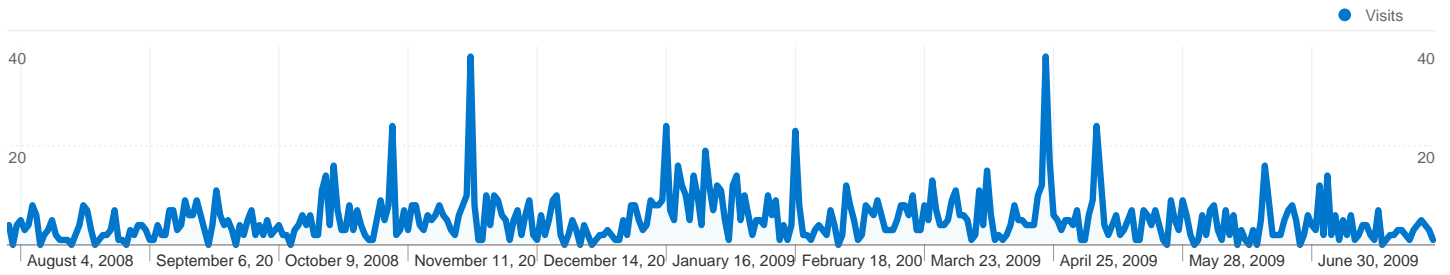

1,446 people visited this site

 **1,881** Visits

 **1,446** Absolute Unique Visitors

 **3,169** Pageviews

 **1.68** Average Pageviews

 **00:01:32** Time on Site

 **72.30%** Bounce Rate

 **75.23%** New Visits

All traffic sources sent a total of 1,881 visits

- Referring Sites**
830.00 (44.13%)
- Search Engines**
746.00 (39.66%)
- Direct Traffic**
305.00 (16.21%)

Top Traffic Sources

Sources	Visits	% visits	Keywords	Visits	% visits
google (organic)	690	36.68%	bileta winchester	11	1.47%
ukcle.ac.uk (referral)	382	20.31%	bileta 2009	9	1.21%
(direct) ((none))	305	16.21%	2008 aba legal technology	8	1.07%
google.co.uk (referral)	77	4.09%	ardcalloch	8	1.07%
lilac2009.pbwiki.com (referral)	48	2.55%	digital directions	8	1.07%

1,881 visits came from 77 countries/territories

Site Usage						
Visits	Pages/Visit	Avg. Time on Site	% New Visits	Bounce Rate		
1,881 % of Site Total: 100.00%	1.68 Site Avg: 1.68 (0.00%)	00:01:32 Site Avg: 00:01:32 (0.00%)	75.17% Site Avg: 75.23% (-0.07%)	72.30% Site Avg: 72.30% (0.00%)		
Country/Territory	Visits	Pages/Visit	Avg. Time on Site	% New Visits	Bounce Rate	
United Kingdom	1,008	1.73	00:01:30	71.53%	68.25%	
United States	286	1.32	00:00:52	94.41%	81.47%	
Denmark	108	2.96	00:03:50	1.85%	64.81%	
Australia	56	1.84	00:01:41	92.86%	75.00%	
Canada	40	1.32	00:00:51	90.00%	85.00%	
Ireland	36	1.64	00:01:44	72.22%	77.78%	
India	35	1.43	00:02:37	97.14%	71.43%	
New Zealand	20	1.35	00:00:43	50.00%	80.00%	
Germany	17	1.53	00:01:23	94.12%	88.24%	