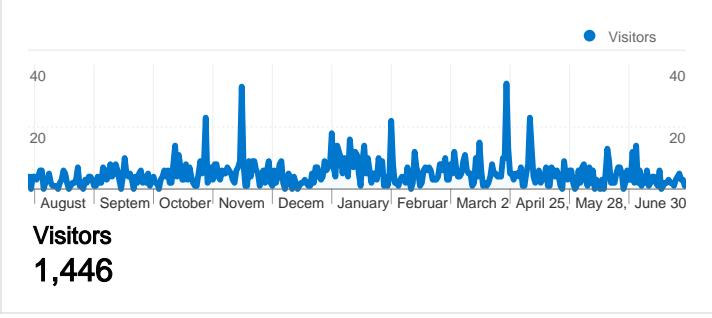

Visitors Overview