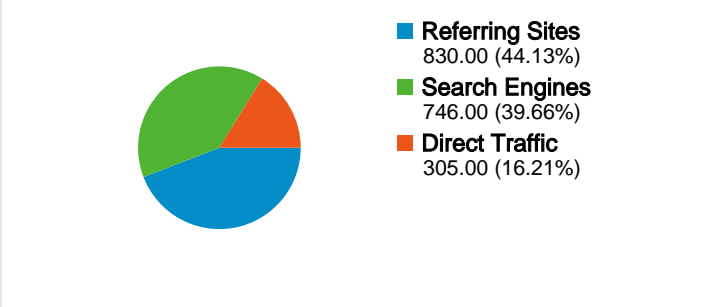

Site Usage

Visitors Overview

Map Overlay world

Traffic Sources Overview

Content Overview

Pages	Pageviews	% Pageviews
/	531	16.76%
/digital_directions/	164	5.18%
/digital_directions/2009/04/bilet	90	2.84%
/digital_directions/2008/11/what	76	2.40%
/digital_directions/2008/04/ukcl	76	2.40%

1,446 people visited this site

 **1,881** Visits

 **1,446** Absolute Unique Visitors

 **3,169** Pageviews

 **1.68** Average Pageviews

 **00:01:32** Time on Site

 **72.30%** Bounce Rate

 **75.23%** New Visits

All traffic sources sent a total of 1,881 visits

- Referring Sites**
830.00 (44.13%)
- Search Engines**
746.00 (39.66%)
- Direct Traffic**
305.00 (16.21%)

Top Traffic Sources

Sources	Visits	% visits	Keywords	Visits	% visits
google (organic)	690	36.68%	bileta winchester	11	1.47%
ukcle.ac.uk (referral)	382	20.31%	bileta 2009	9	1.21%
(direct) ((none))	305	16.21%	2008 aba legal technology	8	1.07%
google.co.uk (referral)	77	4.09%	ardcalloch	8	1.07%
lilac2009.pbwiki.com (referral)	48	2.55%	digital directions	8	1.07%

1,881 visits came from 77 countries/territories

Site Usage						
Visits	Pages/Visit	Avg. Time on Site	% New Visits	Bounce Rate		
1,881 % of Site Total: 100.00%	1.68 Site Avg: 1.68 (0.00%)	00:01:32 Site Avg: 00:01:32 (0.00%)	75.17% Site Avg: 75.23% (-0.07%)	72.30% Site Avg: 72.30% (0.00%)		
Country/Territory	Visits	Pages/Visit	Avg. Time on Site	% New Visits	Bounce Rate	
United Kingdom	1,008	1.73	00:01:30	71.53%	68.25%	
United States	286	1.32	00:00:52	94.41%	81.47%	
Denmark	108	2.96	00:03:50	1.85%	64.81%	
Australia	56	1.84	00:01:41	92.86%	75.00%	
Canada	40	1.32	00:00:51	90.00%	85.00%	
Ireland	36	1.64	00:01:44	72.22%	77.78%	
India	35	1.43	00:02:37	97.14%	71.43%	
New Zealand	20	1.35	00:00:43	50.00%	80.00%	
Germany	17	1.53	00:01:23	94.12%	88.24%	