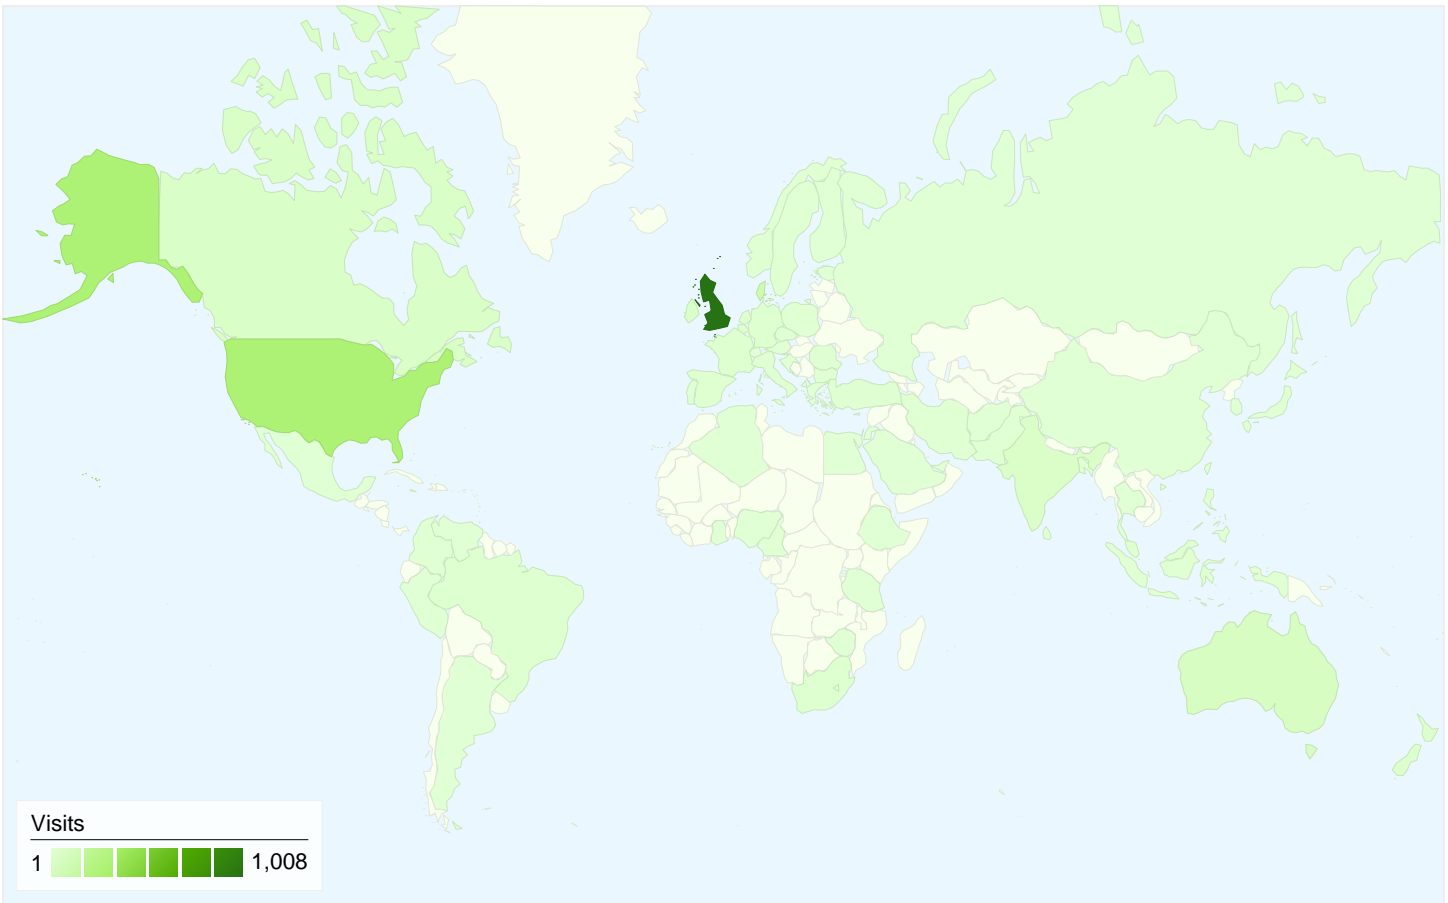

1,446 people visited this site

 **1,881** Visits

 **1,446** Absolute Unique Visitors

 **3,169** Pageviews

 **1.68** Average Pageviews

 **00:01:32** Time on Site

 **72.30%** Bounce Rate

 **75.23%** New Visits

All traffic sources sent a total of 1,881 visits

- Referring Sites**
830.00 (44.13%)
- Search Engines**
746.00 (39.66%)
- Direct Traffic**
305.00 (16.21%)

Top Traffic Sources

Sources	Visits	% visits	Keywords	Visits	% visits
google (organic)	690	36.68%	bileta winchester	11	1.47%
ukcle.ac.uk (referral)	382	20.31%	bileta 2009	9	1.21%
(direct) ((none))	305	16.21%	2008 aba legal technology	8	1.07%
google.co.uk (referral)	77	4.09%	ardcalloch	8	1.07%
lilac2009.pbwiki.com (referral)	48	2.55%	digital directions	8	1.07%

1,881 visits came from 77 countries/territories

Site Usage						
Visits	Pages/Visit	Avg. Time on Site	% New Visits	Bounce Rate		
1,881 % of Site Total: 100.00%	1.68 Site Avg: 1.68 (0.00%)	00:01:32 Site Avg: 00:01:32 (0.00%)	75.17% Site Avg: 75.23% (-0.07%)	72.30% Site Avg: 72.30% (0.00%)		
Country/Territory	Visits	Pages/Visit	Avg. Time on Site	% New Visits	Bounce Rate	
United Kingdom	1,008	1.73	00:01:30	71.53%	68.25%	
United States	286	1.32	00:00:52	94.41%	81.47%	
Denmark	108	2.96	00:03:50	1.85%	64.81%	
Australia	56	1.84	00:01:41	92.86%	75.00%	
Canada	40	1.32	00:00:51	90.00%	85.00%	
Ireland	36	1.64	00:01:44	72.22%	77.78%	
India	35	1.43	00:02:37	97.14%	71.43%	
New Zealand	20	1.35	00:00:43	50.00%	80.00%	
Germany	17	1.53	00:01:23	94.12%	88.24%	