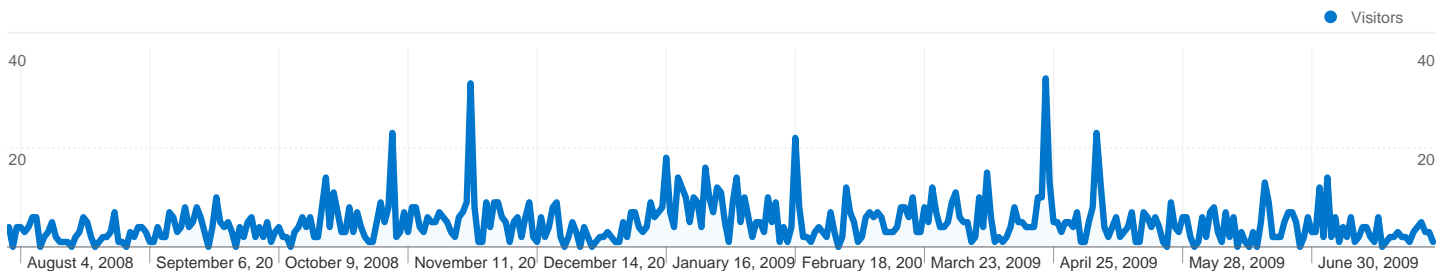

1,446 people visited this site

 **1,881** Visits

 **1,446** Absolute Unique Visitors

 **3,169** Pageviews

 **1.68** Average Pageviews

 **00:01:32** Time on Site

 **72.30%** Bounce Rate

 **75.23%** New Visits

All traffic sources sent a total of 1,881 visits

- Referring Sites**
830.00 (44.13%)
- Search Engines**
746.00 (39.66%)
- Direct Traffic**
305.00 (16.21%)

Top Traffic Sources

Sources	Visits	% visits	Keywords	Visits	% visits
google (organic)	690	36.68%	bileta winchester	11	1.47%
ukcle.ac.uk (referral)	382	20.31%	bileta 2009	9	1.21%
(direct) ((none))	305	16.21%	2008 aba legal technology	8	1.07%
google.co.uk (referral)	77	4.09%	ardcalloch	8	1.07%
lilac2009.pbwiki.com (referral)	48	2.55%	digital directions	8	1.07%

1,881 visits came from 77 countries/territories

Site Usage						
Visits	Pages/Visit	Avg. Time on Site	% New Visits	Bounce Rate		
1,881 % of Site Total: 100.00%	1.68 Site Avg: 1.68 (0.00%)	00:01:32 Site Avg: 00:01:32 (0.00%)	75.17% Site Avg: 75.23% (-0.07%)	72.30% Site Avg: 72.30% (0.00%)		
Country/Territory	Visits	Pages/Visit	Avg. Time on Site	% New Visits	Bounce Rate	
United Kingdom	1,008	1.73	00:01:30	71.53%	68.25%	
United States	286	1.32	00:00:52	94.41%	81.47%	
Denmark	108	2.96	00:03:50	1.85%	64.81%	
Australia	56	1.84	00:01:41	92.86%	75.00%	
Canada	40	1.32	00:00:51	90.00%	85.00%	
Ireland	36	1.64	00:01:44	72.22%	77.78%	
India	35	1.43	00:02:37	97.14%	71.43%	
New Zealand	20	1.35	00:00:43	50.00%	80.00%	
Germany	17	1.53	00:01:23	94.12%	88.24%	

France	16	1.56	00:02:42	100.00%	68.75%
					1 - 10 of 77

Pages on this site were viewed a total of 3,169 times

 **3,169 Pageviews**

 **2,438 Unique Views**

 **72.30% Bounce Rate**

Top Content

Pages	Pageviews	% Pageviews
/	531	16.76%
/digital_directions/	164	5.18%
/digital_directions/2009/04/bileta-2009-conference.html	90	2.84%
/digital_directions/2008/11/what-mcmaster-did-for-medical-	76	2.40%
/digital_directions/2008/04/ukcle-e-learnin.html	76	2.40%