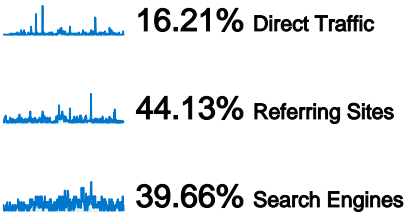

1,446 people visited this site

 **1,881** Visits

 **1,446** Absolute Unique Visitors

 **3,169** Pageviews

 **1.68** Average Pageviews

 **00:01:32** Time on Site

 **72.30%** Bounce Rate

 **75.23%** New Visits

All traffic sources sent a total of 1,881 visits

- Referring Sites**
830.00 (44.13%)
- Search Engines**
746.00 (39.66%)
- Direct Traffic**
305.00 (16.21%)

Top Traffic Sources

Sources	Visits	% visits	Keywords	Visits	% visits
google (organic)	690	36.68%	bileta winchester	11	1.47%
ukcle.ac.uk (referral)	382	20.31%	bileta 2009	9	1.21%
(direct) ((none))	305	16.21%	2008 aba legal technology	8	1.07%
google.co.uk (referral)	77	4.09%	ardcalloch	8	1.07%
lilac2009.pbwiki.com (referral)	48	2.55%	digital directions	8	1.07%

1,881 visits came from 77 countries/territories

Site Usage						
Visits	Pages/Visit	Avg. Time on Site	% New Visits	Bounce Rate		
1,881 % of Site Total: 100.00%	1.68 Site Avg: 1.68 (0.00%)	00:01:32 Site Avg: 00:01:32 (0.00%)	75.17% Site Avg: 75.23% (-0.07%)	72.30% Site Avg: 72.30% (0.00%)		
Country/Territory	Visits	Pages/Visit	Avg. Time on Site	% New Visits	Bounce Rate	
United Kingdom	1,008	1.73	00:01:30	71.53%	68.25%	
United States	286	1.32	00:00:52	94.41%	81.47%	
Denmark	108	2.96	00:03:50	1.85%	64.81%	
Australia	56	1.84	00:01:41	92.86%	75.00%	
Canada	40	1.32	00:00:51	90.00%	85.00%	
Ireland	36	1.64	00:01:44	72.22%	77.78%	
India	35	1.43	00:02:37	97.14%	71.43%	
New Zealand	20	1.35	00:00:43	50.00%	80.00%	
Germany	17	1.53	00:01:23	94.12%	88.24%	